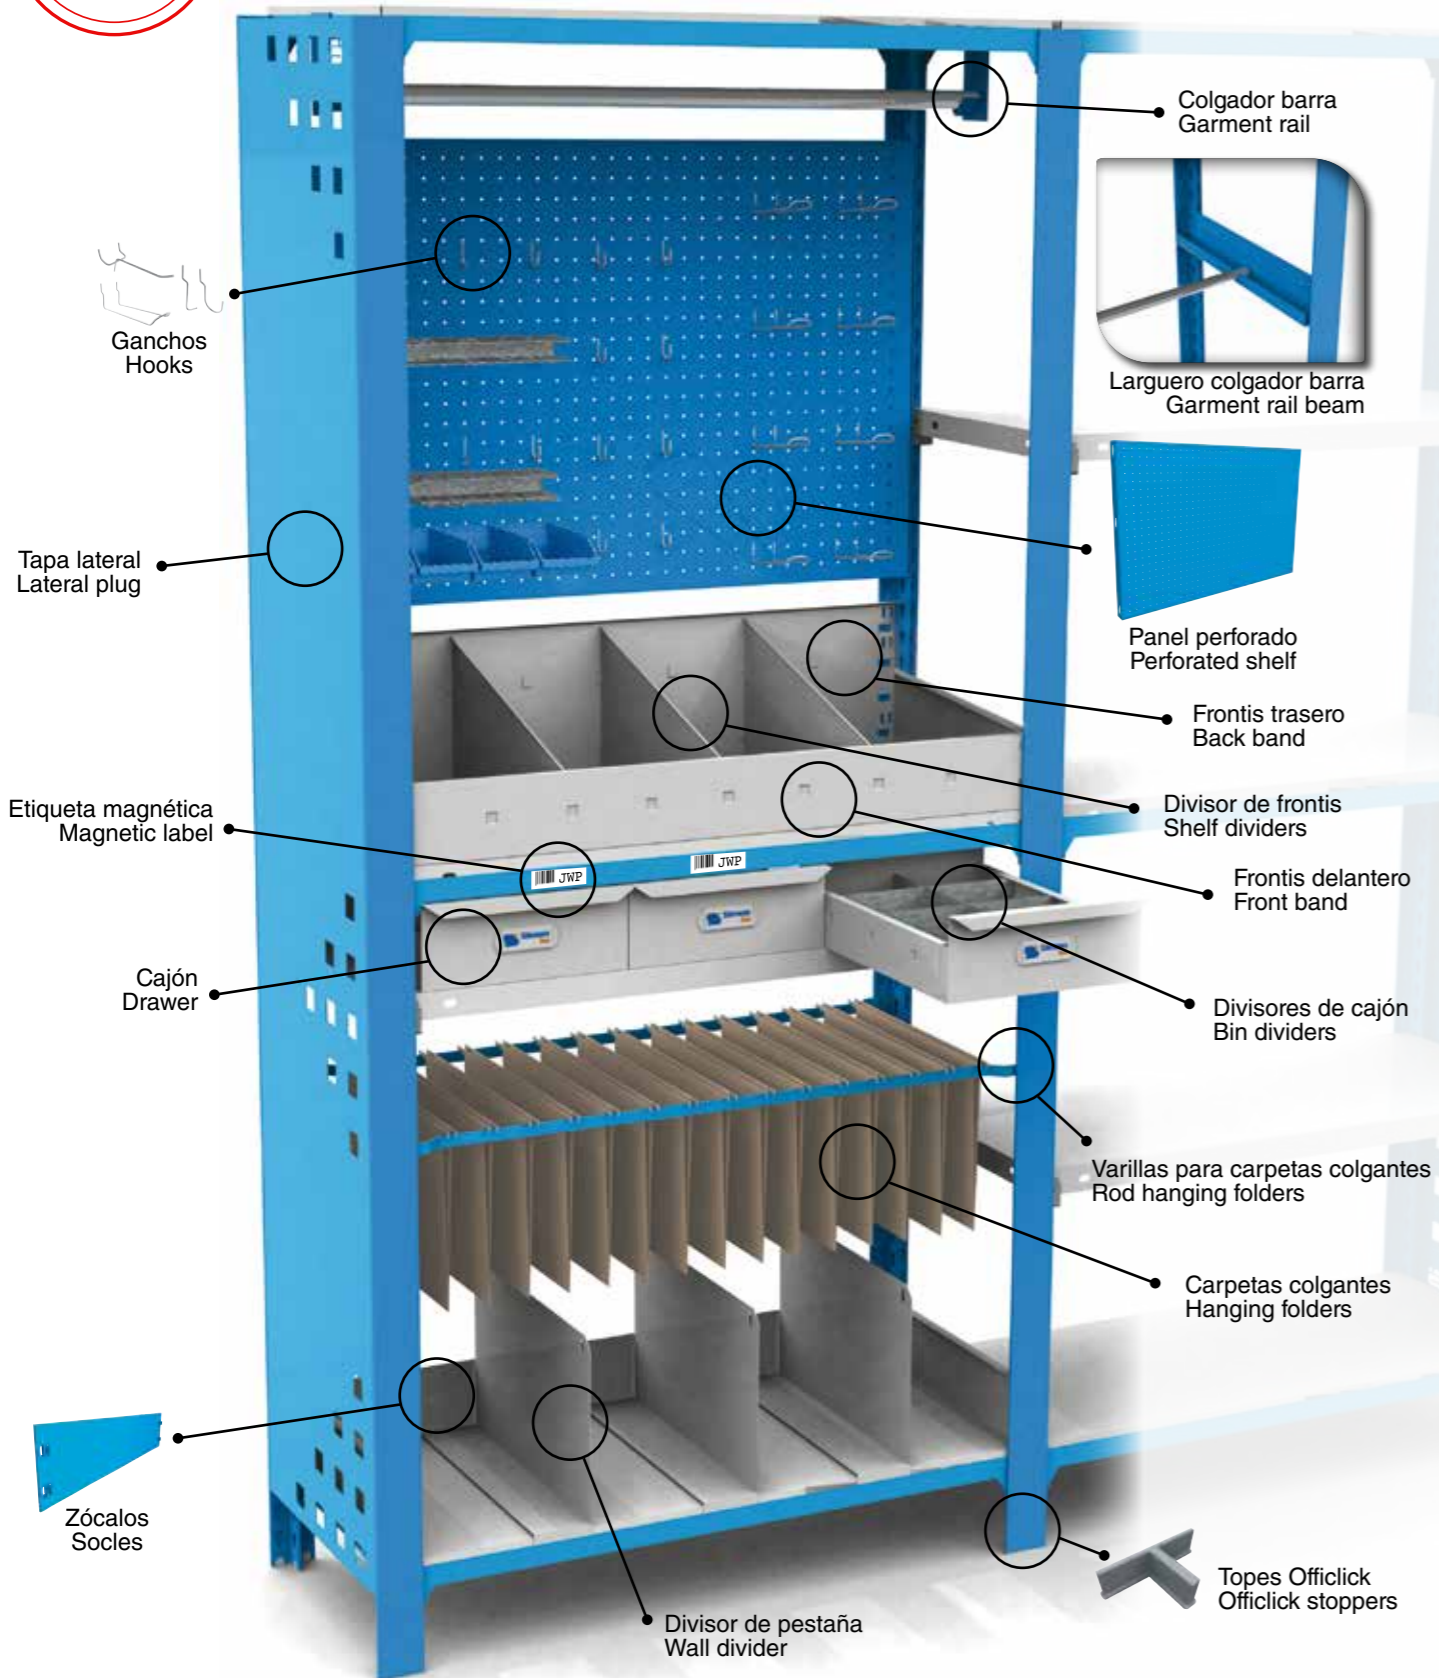

Pag.
138

OFFICLICK INITIAL METAL

p. 118

OFFICLICK ADDITIONAL METAL

p. 119

OFFICLICK INITIAL WOOD

p. 120

OFFICLICK ADDITIONAL WOOD

p. 122

SIMONOFFICE
KITS