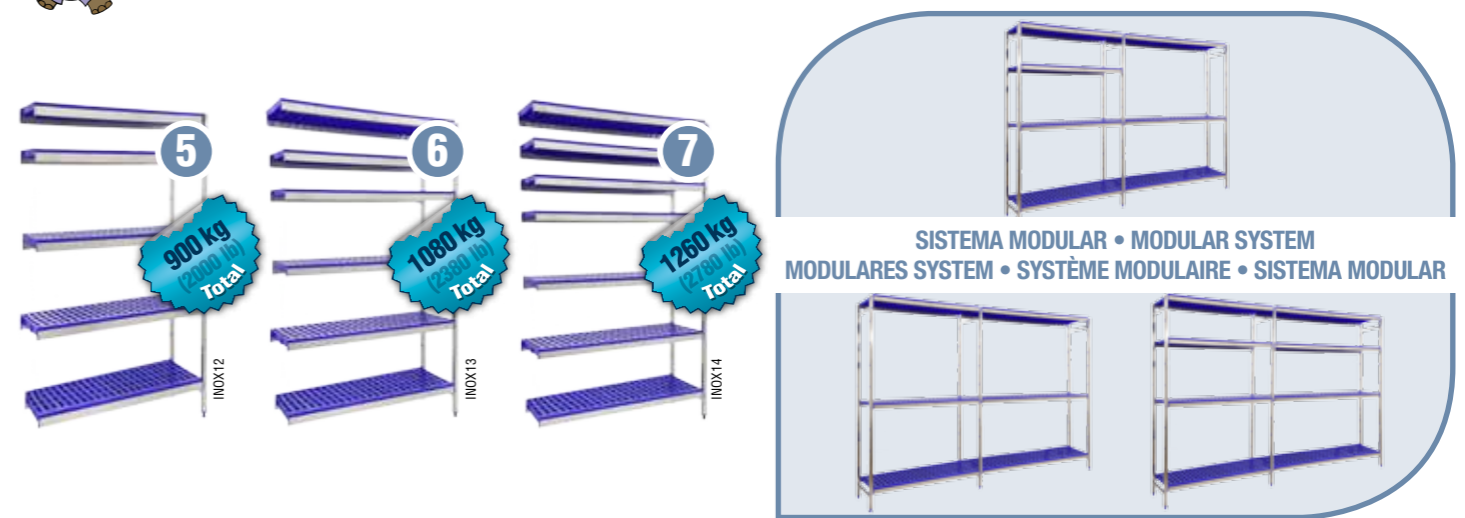

SISTEMA MODULAR • MODULAR SYSTEM
MODULARES SYSTEM • SYSTÈME MODULAIRE • SISTEMA MODULAR

Composition Simoninox ADITONAL PP	Model	H x W x D mm (inch)	Load Capacity kg (lb)	Color	EAN Code	€/Unit	Kg/Unit (lb/Unit)
1600/2000 mm 860/1260/1660 mm 400/500 mm 63.0"/78.7" 33.9"/49.6"/65.4" 15.8"/19.7"	SIMONINOX ADITONAL 3PP	1600x860x400	1600x860x400 (63.0"x33.9"x15.8")	180 kg (400 lb)	842543705339	486,70 €	15,05 (33.2)
	2000x860x400	2000x860x400 (78.7"x33.9"x15.8")	180 kg (400 lb)	842543705575	494,56 €	15,45 (34.1)	
	1600x860x500	1600x860x500 (63.0"x33.9"x19.7")	180 kg (400 lb)	842543705346	508,67 €	17,60 (38.8)	
	2000x860x500	2000x860x500 (78.7"x33.9"x19.7")	180 kg (400 lb)	842543705582	519,15 €	18,00 (39.7)	
	1600x1260x400	1600x1260x400 (63.0"x49.6"x15.8")	180 kg (400 lb)	842543705353	564,56 €	19,55 (43.1)	
	2000x1260x400	2000x1260x400 (78.7"x49.6"x15.8")	180 kg (400 lb)	842543705599	572,43 €	19,95 (44)	
	1600x1260x500	1600x1260x500 (63.0"x49.6"x19.7")	180 kg (400 lb)	842543705360	592,19 €	23,30 (51.4)	
	2000x1260x500	2000x1260x500 (78.7"x49.6"x19.7")	180 kg (400 lb)	842543705605	602,68 €	23,70 (52.3)	
	1600x1660x400	1600x1660x400 (63.0"x65.4"x15.8")	180 kg (400 lb)	842543705377	763,69 €	24,05 (53)	
	2000x1660x400	2000x1660x400 (78.7"x65.4"x15.8")	180 kg (400 lb)	842543705612	771,55 €	24,45 (53.9)	
	1600x1660x500	1600x1660x500 (63.0"x65.4"x19.7")	180 kg (400 lb)	842543705384	797,14 €	29,00 (63.9)	
	2000x1660x500	2000x1660x500 (63.0"x65.4"x19.7")	180 kg (400 lb)	842543705629	807,62 €	29,40 (64.8)	
1600/2000 mm 860/1260/1660 mm 400/500 mm 63.0"/78.7" 33.9"/49.6"/65.4" 15.8"/19.7"	SIMONINOX ADITONAL 4PP	1600x860x400	1600x860x400 (63.0"x33.9"x15.8")	180 kg (400 lb)	842543705391	579,03 €	18,45 (40.7)
	2000x860x400	2000x860x400 (78.7"x33.9"x15.8")	180 kg (400 lb)	842543705636	586,90 €	18,85 (41.6)	
	1600x860x500	1600x860x500 (63.0"x33.9"x19.7")	180 kg (400 lb)	842543705407	604,82 €	21,80 (48.1)	
	2000x860x500	2000x860x500 (78.7"x33.9"x19.7")	180 kg (400 lb)	842543705643	615,31 €	22,20 (48.9)	
	1600x1260x400	1600x1260x400 (63.0"x49.6"x15.8")	180 kg (400 lb)	842543705414	682,84 €	24,45 (53.9)	
	2000x1260x400	2000x1260x400 (78.7"x49.6"x15.8")	180 kg (400 lb)	842543705650	690,71 €	24,85 (54.8)	
	1600x1260x500	1600x1260x500 (63.0"x49.6"x19.7")	180 kg (400 lb)	842543705421	716,19 €	29,40 (64.8)	
	2000x1260x500	2000x1260x500 (78.7"x49.6"x19.7")	180 kg (400 lb)	842543705667	726,68 €	29,80 (65.7)	
	1600x1660x400	1600x1660x400 (63.0"x65.4"x15.8")	180 kg (400 lb)	842543705438	948,34 €	30,45 (67.1)	
	2000x1660x400	2000x1660x400 (78.7"x65.4"x15.8")	180 kg (400 lb)	842543705674	956,21 €	30,85 (68)	
	1600x1660x500	1600x1660x500 (63.0"x65.4"x19.7")	180 kg (400 lb)	842543705445	989,45 €	37,00 (81.6)	
	2000x1660x500	2000x1660x500 (63.0"x65.4"x19.7")	180 kg (400 lb)	842543705681	999,93 €	37,40 (82.5)