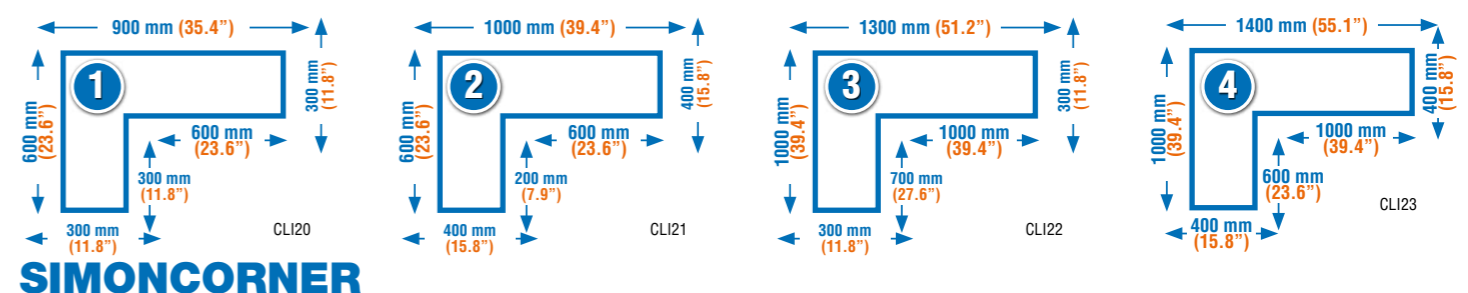

Composition Ecoclick	Model	Dim. mm	Dim. inch	Color	EAN Code	€/Unit	Packing (H x W x D)
  4 x 1600/1800 mm (63.0"/70.9") 8 x 70 kg (150 lb) 12 x 70 kg (150 lb)	ECOCCLICK MINI 4/300	1600 x 800 x 300	63.0" x 31.5" x 11.8"	Whi. 8435104937396 GREY 8435104937402 Zinc 8435104937419	67,99 € 67,99 € 61,75 €	12,5 (27.6) Dim Packing mm (inch) 1600x300x35 (63.0"x11.8"x1.4") Units/ EU Palet 36	
	ECOCCLICK MINI 4/400	1600 x 800 x 400	63.0" x 31.5" x 15.8"	Whi. 8435104937426 GREY 8435104937433 Zinc 8435104937440	77,11 € 77,11 € 70,34 €	14,21 (31.3) Dim Packing mm (inch) 1600x400x35 (63.0"x15.8"x1.4") Units/ EU Palet 30	
4 x 5 x 800/900 x 300/400 mm (31.5"/35.4" x 11.8"/15.8") 800/900 mm (31.5"/35.4")	ECOCCLICK MINI 5/300	1800 x 800 x 300	70.9" x 31.5" x 11.8"	Whi. 8435104937457 GREY 8435104937464 Zinc 8435104937471	78,86 € 78,86 € 71,91 €	14,41 (31.8) Dim Packing mm (inch) 1600x300x75 (63.0"x11.8"x3.0") Units/ EU Palet 36	
	ECOCCLICK MINI 5/400	1800 x 800 x 400	70.9" x 31.5" x 15.8"	Whi. 8435104937488 GREY 8435104937495 Zinc 8435104937501	89,15 € 89,15 € 82,41 €	16,48 (36.3) Dim Packing mm (inch) 1600x400x75 (63.0"x15.8"x3.0") Units/ EU Palet 30	
4 x 800/900 mm (31.5"/35.4") 300/400 mm (11.8"/15.8")	ECOCCLICK 5/300	1800 x 900 x 300	70.9" x 35.4" x 11.8"	Whi. 8435104907641 GREY 8435104907658 Zinc 8435104907665	84,30 € 84,30 € 76,97 €	15,43 (34) Dim Packing mm (inch) 1800x300x75 (70.9"x11.8"x3.0") Units/ EU Palet 36	
	ECOCCLICK 5/400	1800 x 900 x 400	70.9" x 35.4" x 15.8"	Whi. 8435104907672 GREY 8435104907689 Zinc 8435104907696	96,57 € 96,57 € 88,56 €	17,71 (39) Dim Packing mm (inch) 1800x400x75 (70.9"x15.8"x3.0") Units/ EU Palet 30