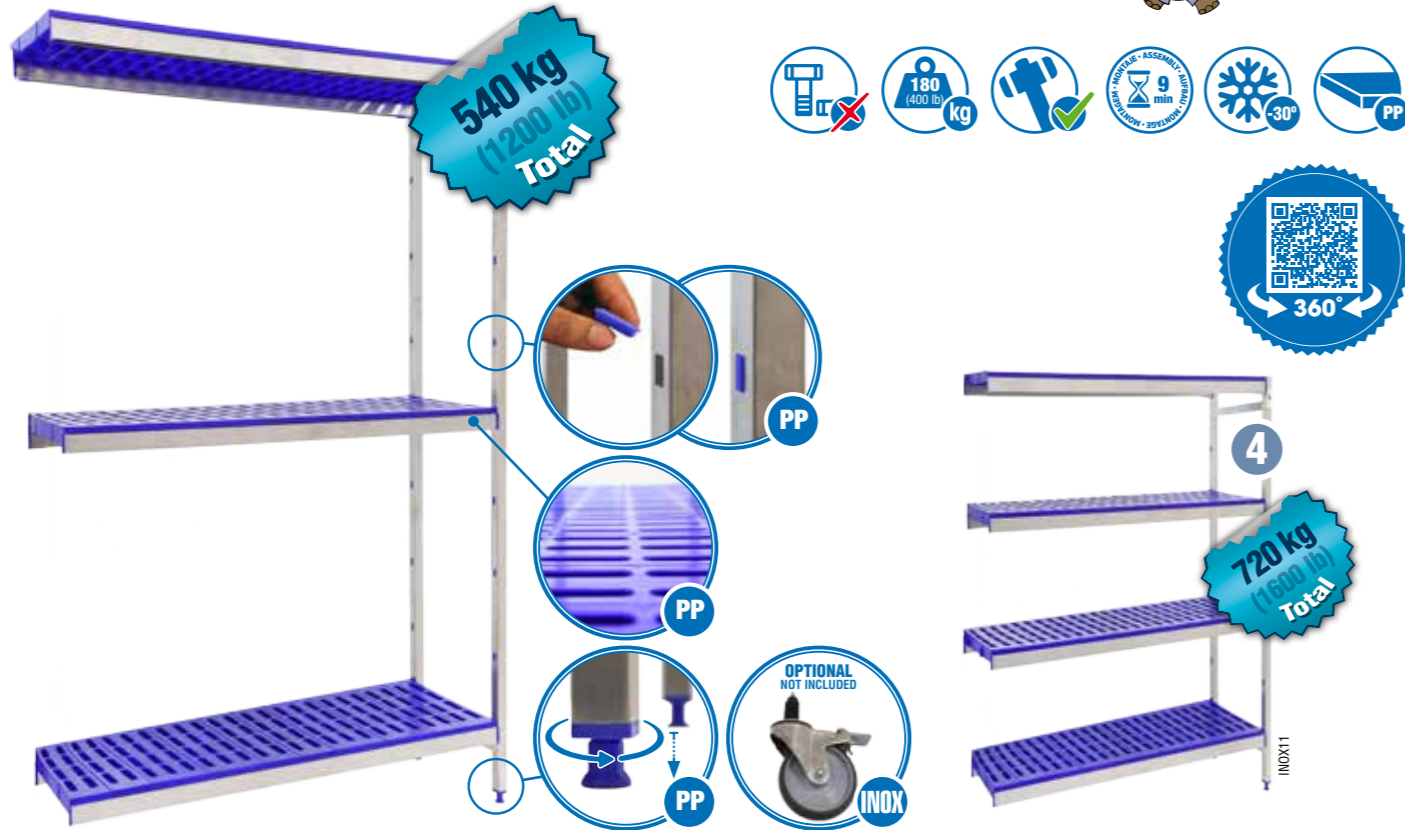

SISTEMA MODULAR • MODULAR SYSTEM
MODULARES SYSTEM • SYSTÈME MODULAIRE • SISTEMA MODULAR

Composition Simoninox ADITONAL PP	Model	H x W x D mm (inch)	Load Capacity kg (lb)	Color	EAN Code	€/Unit	Kg/Unit (lb/Unit)
1600/2000 mm 860/1260/1660 mm 400/500 mm 63.0"/78.7" 33.9"/49.6"/65.4" 15.8"/19.7"	SIMONINOX ADITONAL 3PP	1600x860x400	1600x860x400 (63.0"x33.9"x15.8")	180 kg (400 lb)	842543705339	486,70 €	15,05 (33.2)
	2000x860x400	2000x860x400 (78.7"x33.9"x15.8")	180 kg (400 lb)	842543705575	494,56 €	15,45 (34.1)	
	1600x860x500	1600x860x500 (63.0"x33.9"x19.7")	180 kg (400 lb)	842543705346	508,67 €	17,60 (38.8)	
	2000x860x500	2000x860x500 (78.7"x33.9"x19.7")	180 kg (400 lb)	842543705582	519,15 €	18,00 (39.7)	
	1600x1260x400	1600x1260x400 (63.0"x49.6"x15.8")	180 kg (400 lb)	842543705353	564,56 €	19,55 (43.1)	
	2000x1260x400	2000x1260x400 (78.7"x49.6"x15.8")	180 kg (400 lb)	842543705599	572,43 €	19,95 (44)	
	1600x1260x500	1600x1260x500 (63.0"x49.6"x19.7")	180 kg (400 lb)	842543705360	592,19 €	23,30 (51.4)	
	2000x1260x500	2000x1260x500 (78.7"x49.6"x19.7")	180 kg (400 lb)	842543705605	602,68 €	23,70 (52.3)	
	1600x1660x400	1600x1660x400 (63.0"x65.4"x15.8")	180 kg (400 lb)	842543705377	763,69 €	24,05 (53)	
	2000x1660x400	2000x1660x400 (78.7"x65.4"x15.8")	180 kg (400 lb)	842543705612	771,55 €	24,45 (53.9)	
	1600x1660x500	1600x1660x500 (63.0"x65.4"x19.7")	180 kg (400 lb)	842543705384	797,14 €	29,00 (63.9)	
	2000x1660x500	2000x1660x500 (63.0"x65.4"x19.7")	180 kg (400 lb)	842543705629	807,62 €	29,40 (64.8)	
1600/2000 mm 860/1260/1660 mm 400/500 mm 63.0"/78.7" 33.9"/49.6"/65.4" 15.8"/19.7"	SIMONINOX ADITONAL 4PP	1600x860x400	1600x860x400 (63.0"x33.9"x15.8")	180 kg (400 lb)	842543705391	579,03 €	18,45 (40.7)
	2000x860x400	2000x860x400 (78.7"x33.9"x15.8")	180 kg (400 lb)	842543705636	586,90 €	18,85 (41.6)	
	1600x860x500	1600x860x500 (63.0"x33.9"x19.7")	180 kg (400 lb)	842543705407	604,82 €	21,80 (48.1)	
	2000x860x500	2000x860x500 (78.7"x33.9"x19.7")	180 kg (400 lb)	842543705643	615,31 €	22,20 (48.9)	
	1600x1260x400	1600x1260x400 (63.0"x49.6"x15.8")	180 kg (400 lb)	842543705414	682,84 €	24,45 (53.9)	
	2000x1260x400	2000x1260x400 (78.7"x49.6"x15.8")	180 kg (400 lb)	842543705650	690,71 €	24,85 (54.8)	
	1600x1260x500	1600x1260x500 (63.0"x49.6"x19.7")	180 kg (400 lb)	842543705421	716,19 €	29,40 (64.8)	
	2000x1260x500	2000x1260x500 (78.7"x49.6"x19.7")	180 kg (400 lb)	842543705667	726,68 €	29,80 (65.7)	
	1600x1660x400	1600x1660x400 (63.0"x65.4"x15.8")	180 kg (400 lb)	842543705438	948,34 €	30,45 (67.1)	
	2000x1660x400	2000x1660x400 (78.7"x65.4"x15.8")	180 kg (400 lb)	842543705674	956,21 €	30,85 (68)	
	1600x1660x500	1600x1660x500 (63.0"x65.4"x19.7")	180 kg (400 lb)	842543705445	989,45 €	37,00 (81.6)	
	2000x1660x500	2000x1660x500 (63.0"x65.4"x19.7")	180 kg (400 lb)	842543705681	999,93 €	37,40 (82.5)