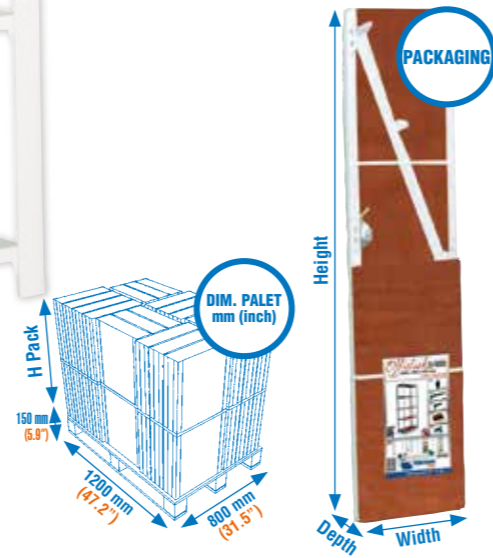

BLUE Ral 5015 Grey Ral 7046 Whi. Ral 9003

POSIBILIDAD DE OTRAS COMBINACIONES DE COLORES • OTHER COLORS AVAILABLE • AUCH IN ANDEREN FARBKOMBINATIONEN ERHÄLTICH • PLUSIEURS POSSIBILITÉS DE COMBINAISONS DE COULEURS

Composition Officlick Metal	Model	Dim. mm	Dim. inch	Structure Color	Shelf Color	EAN Code	€/Unit	Packing (H x W x D)
  2 x 1000 mm (39.4") 3 x 900 x 300/400 mm (35.4" x 11.8"/15.8") 6 x 900 mm (35.4") 3 x 300/400 mm (11.8"/15.8") 4 x	Officlick Wood Additional 3/300	1000 X 900 X 300	39.4" X 35.4" X 11.8"	Whi.	Whi.	8435104994337	80,46 €	<table border="1"> <tr><td>Kg (lb) / Unit</td><td>14,23 (31.4)</td></tr> <tr><td>Dim Packing mm (inch)</td><td>1000x300x55 (39.4"x11.8"x2.2")</td></tr> <tr><td>Units Palet</td><td>30</td></tr> <tr><td>Kg (lb) / Palet</td><td>394,80 (870.4)</td></tr> <tr><td>Units/MiniPromobox</td><td>22</td></tr> </table>
				Blue	Whi.	8435104994450	80,46 €	<table border="1"> <tr><td>Kg (lb) / Unit</td><td>14,23 (31.4)</td></tr> <tr><td>Dim Packing mm (inch)</td><td>1000x300x55 (39.4"x11.8"x2.2")</td></tr> <tr><td>Units Palet</td><td>30</td></tr> <tr><td>Kg (lb) / Palet</td><td>394,80 (870.4)</td></tr> <tr><td>Units/MiniPromobox</td><td>22</td></tr> </table>
				Grey	Whi.	8435104994610	80,46 €	
  2 x 1500 mm (59.1") 4 x 900 x 300/400 mm (35.4" x 11.8"/15.8") 8 x 900 mm (35.4") 4 x 300/400 mm (11.8"/15.8") 4 x	Officlick Wood Additional 3/400	1500 X 900 X 300	59.1" X 35.4" X 11.8"	Whi.	Whi.	8435104994375	111,57 €	<table border="1"> <tr><td>Kg (lb) / Unit</td><td>19,44 (42.9)</td></tr> <tr><td>Dim Packing mm (inch)</td><td>1500x300x55 (59.1"x11.8"x2.2")</td></tr> <tr><td>Units Palet</td><td>36</td></tr> <tr><td>Kg (lb) / Palet</td><td>649,44 (1431.8)</td></tr> <tr><td>Units/MiniPromobox</td><td>22</td></tr> </table>
				Blue	Whi.	8435104994498	111,57 €	
				Grey	Whi.	8435104994658	111,57 €	
  2 x 2100 mm (82.7") 5 x 900 x 300/400 mm (35.4" x 11.8"/15.8") 10 x 900 mm (35.4") 5 x 300/400 mm (11.8"/15.8") 4 x	Officlick Wood Additional 4/400	1500 X 900 X 400	59.1" X 35.4" X 15.8"	Whi.	Whi.	8435104994399	133,35 €	<table border="1"> <tr><td>Kg (lb) / Unit</td><td>22,51 (49.6)</td></tr> <tr><td>Dim Packing mm (inch)</td><td>1500x400x55 (59.1"x15.8"x2.2")</td></tr> <tr><td>Units Palet</td><td>20</td></tr> <tr><td>Kg (lb) / Palet</td><td>419,80 (925.5)</td></tr> <tr><td>Units/MiniPromobox</td><td>16</td></tr> </table>
				Blue	Whi.	8435104994511	133,35 €	
				Grey	Whi.	8435104994672	133,35 €	
  2 x 2100 mm (82.7") 5 x 900 x 300/400 mm (35.4" x 11.8"/15.8") 10 x 900 mm (35.4") 5 x 300/400 mm (11.8"/15.8") 4 x	Officlick Wood Additional 5/300	2100 X 900 X 300	82.7" X 35.4" X 11.8"	Whi.	Whi.	8435104994412	143,75 €	<table border="1"> <tr><td>Kg (lb) / Unit</td><td>25,04 (55.2)</td></tr> <tr><td>Dim Packing mm (inch)</td><td>2100x300x90 (82.7"x11.8"x3.5")</td></tr> <tr><td>Units Palet</td><td>30</td></tr> <tr><td>Kg (lb) / Palet</td><td>698,10 (1539.0)</td></tr> <tr><td>Units/MiniPromobox</td><td>12</td></tr> </table>
				Blue	Whi.	8435104994566	143,75 €	
				Grey	Whi.	8435104994702	143,75 €	
  2 x 2100 mm (82.7") 5 x 900 x 300/400 mm (35.4" x 11.8"/15.8") 10 x 900 mm (35.4") 5 x 300/400 mm (11.8"/15.8") 4 x	Officlick Wood Additional 5/400	2100 X 900 X 400	82.7" X 35.4" X 15.8"	Whi.	Whi.	8435104994436	170,98 €	<table border="1"> <tr><td>Kg (lb) / Unit</td><td>28,88 (63.7)</td></tr> <tr><td>Dim Packing mm (inch)</td><td>2100x400x90 (82.7"x15.8"x3.5")</td></tr> <tr><td>Units Palet</td><td>14</td></tr> <tr><td>Kg (lb) / Palet</td><td>377,16 (831.5)</td></tr> <tr><td>Units/MiniPromobox</td><td>10</td></tr> </table>
				Blue	Whi.	8435104994597	170,98 €	
				Grey	Whi.	8435104994764	170,98 €	

POSIBILIDAD DE OTRAS COMBINACIONES DE COLORES • OTHER COLORS AVAILABLE • AUCH IN ANDEREN FARBKOMBINATIONEN ERHÄLTICH • PLUSIEURS POSSIBILITÉS DE COMBINAISONS DE COULEURS