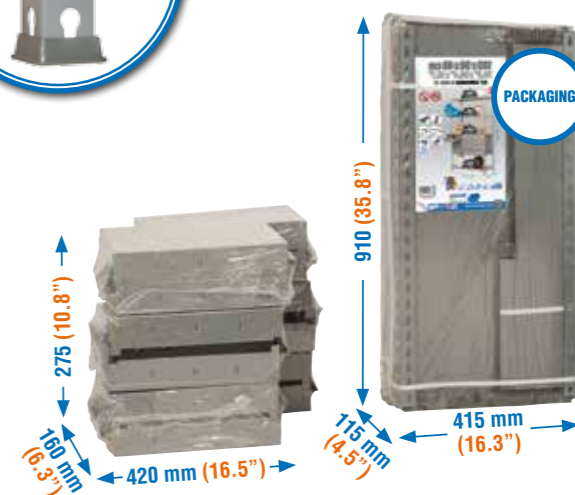

SIMONEXPO

MODEL	H x W x D mm (inch)	Load Capacity kg (lb)	● EAN GREY	€/Unit	● EAN ZINC.	● BLUE-ZINC.	€/Unit	Kg/Unit (lb/Unit)	Unit	EU Palet Trailer Container 20' y 40'
KIT SIMONEXPO PLUS 5/400-3	2000x1000x400 (78.7"x39.4"x15.8")	200 kg (440 lb)	8435104943984	159,00 €	8435104943991	8435104944004	149,62 €	30,43 (67.1)	16	816 352 743
KIT SIMONEXPO PLUS 5/500-3	2000x1000x500 (78.7"x39.4"x19.7")	200 kg (440 lb)	8435104944011	175,82 €	8435104944028	8435104944035	165,06 €	33,63 (74.1)	14	728 308 672

SIMONBOX

MODEL	H x W x D mm (inch)	Load Capacity kg (lb)	● + BOXES GREY EAN GREY-ZINC.	€/Unit	Kg/Unit (lb/Unit)	Unit	EU Palet Trailer Container 20' y 40'
KIT SIMONBOX 8/400-12	1800x900x400 (70.9"x35.4"x15.8")	200 kg (440 lb)	8435104944042	314,82 €	60,95 (134.4)	3	99 33 75