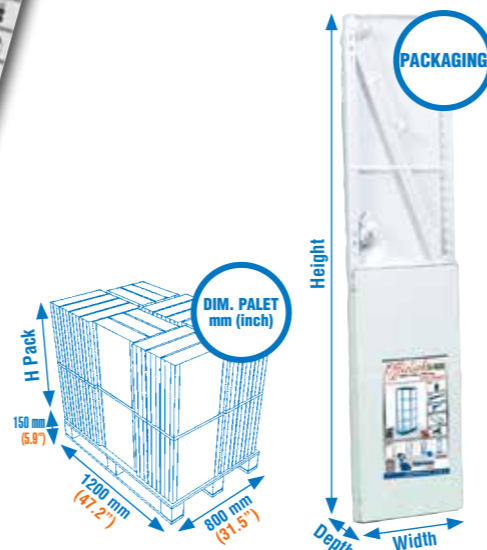

OFFICLICK ADDITIONAL WOOD

p. 122

SIMONOFFICE  
KITS

Composition Officlick Metal		Model	Dim. mm	Dim. inch	Structure Color	Shelf Color	EAN Code	€/Unit	Packing (H x W x D)
 	4 x	Officlick Metal Initial 3/300	1000	39.4"	Grey	White	8435104916704	102,18 €	Kg (lb) / Unit 17,39 (38.3) Dim Packing mm (inch) 1000x300x55 (39.4"x11.8"x2.2") Units Palet 30 Kg (lb) / Palet 477,00 (1051.6) Units/MiniPromobox 22
	3 x		900	35.4"	Blue	White	8435104916681	102,18 €	
 	6 x	Officlick Metal Initial 3/400	1000	39.4"	Grey	White	8435104916742	102,18 €	Kg (lb) / Unit 19,08 (42.1) Dim Packing mm (inch) 1000x400x55 (39.4"x15.8"x2.2") Units Palet 20 Kg (lb) / Palet 350,00 (771.6) Units/MiniPromobox 16
	4 x		900	35.4"	Blue	White	8435104916827	110,43 €	
 	8 x	Officlick Metal Initial 4/300	1000	39.4"	Grey	White	8435104916889	110,43 €	Kg (lb) / Unit 24,08 (53.1) Dim Packing mm (inch) 1500x300x55 (59.1"x11.8"x2.2") Units Palet 36 Kg (lb) / Palet 798,84 (1761.1) Units/MiniPromobox 22
	4 x		900	35.4"	Blue	White	8435104916421	141,53 €	
 	8 x	Officlick Metal Initial 4/400	1500	59.1"	Grey	White	8435104916469	141,53 €	Kg (lb) / Unit 26,26 (57.9) Dim Packing mm (inch) 1500x400x55 (59.1"x15.8"x2.2") Units Palet 20 Kg (lb) / Palet 484,80 (1068.8) Units/MiniPromobox 16
	4 x		900	35.4"	Blue	White	8435104916568	152,19 €	
 	8 x	Officlick Metal Initial 5/300	1500	59.1"	Grey	White	8435104916605	152,19 €	Kg (lb) / Unit 31,53 (69.5) Dim Packing mm (inch) 2100x300x90 (82.7"x11.8"x3.5") Units Palet 30 Kg (lb) / Palet 875,70 (1930.6) Units/MiniPromobox 12
	4 x		900	35.4"	Blue	White	8435104916428	152,19 €	
 	10 x	Officlick Metal Initial 5/400	2100	82.7"	Grey	White	8435104916148	186,80 €	Kg (lb) / Unit 34,2 (75.4) Dim Packing mm (inch) 2100x400x90 (82.7"x15.8"x3.5") Units Palet 14 Kg (lb) / Palet 443,80 (978.4) Units/MiniPromobox 10
	4 x		900	35.4"	Blue	White	8435104916124	186,80 €	
 	8 x	Officlick Metal Initial 5/400	2100	82.7"	Grey	White	8435104916186	186,80 €	Kg (lb) / Unit 25,71 (56.7) Dim Packing mm (inch) 2100x300x90 (82.7"x11.8"x3.5") Units Palet 30 Kg (lb) / Palet 640,50 (1412.1) Units/MiniPromobox 12
	4 x		900	35.4"	Blue	White	8435104916186	186,80 €	
 	8 x	Officlick Metal Initial 5/400	2100	82.7"	Grey	White	8435104916285	199,87 €	Kg (lb) / Unit 25,71 (56.7) Dim Packing mm (inch) 2100x400x90 (82.7"x15.8"x3.5") Units Palet 14 Kg (lb) / Palet 443,80 (978.4) Units/MiniPromobox 10
	4 x		900	35.4"	Blue	White	8435104916261	199,87 €	
 	8 x	Officlick Metal Initial 5/400	2100	82.7"	Grey	White	8435104916322	199,87 €	Kg (lb) / Unit 25,71 (56.7) Dim Packing mm (inch) 2100x400x90 (82.7"x15.8"x3.5") Units Palet 14 Kg (lb) / Palet 443,80 (978.4) Units/MiniPromobox 10
	4 x		900	35.4"	Blue	White	8435104916322	199,87 €	
 	8 x	Officlick Metal Initial 5/400	2100	82.7"	Grey	White	8435104914243	199,87 €	Kg (lb) / Unit 23,15 (51) Dim Packing mm (inch) 2100x300x90 (82.7"x11.8"x3.5") Units Palet 30 Kg (lb) / Palet 640,50 (1412.1) Units/MiniPromobox 12
	4 x		900	35.4"	Blue	White	8435104914243	199,87 €	