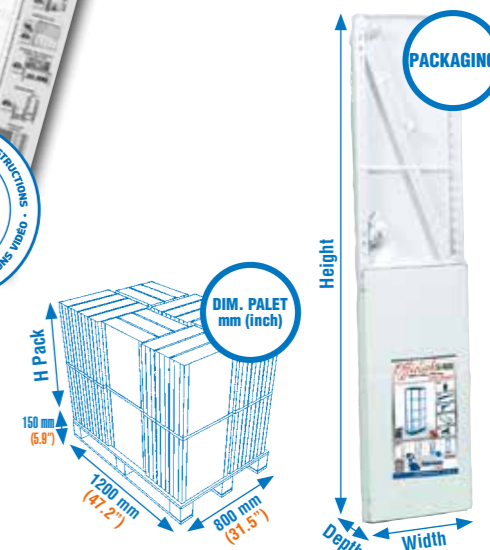

OFFICLICK ADDITIONAL WOOD

p. 122

SIMONOFFICE  
KITS

Composition Officlick Metal		Model	Dim. mm	Dim. inch	Structure Color	Shelf Color	EAN Code	€/Unit	Packing (H x W x D)
 	4 x	Officlick Metal Initial 3/300	1000	39.4"	Grey	White	8435104916704	102,18 €	Kg (lb) / Unit 17,39 (38.3) Dim Packing mm (inch) 1000x300x55 (39.4"x11.8"x2.2") Units Palet 30 Kg (lb) / Palet 477,00 (1051.6) Units/MiniPromobox 22
	3 x		900	35.4"	Blue	White	8435104916681	102,18 €	
 	6 x	Officlick Metal Initial 3/400	1000	39.4"	Grey	White	8435104916742	102,18 €	Kg (lb) / Unit 19,08 (42.1) Dim Packing mm (inch) 1000x400x55 (39.4"x15.8"x2.2") Units Palet 20 Kg (lb) / Palet 350,00 (771.6) Units/MiniPromobox 16
	4 x		900	35.4"	Blue	White	8435104916827	110,43 €	
 	8 x	Officlick Metal Initial 4/300	1000	39.4"	Grey	White	8435104916889	110,43 €	Kg (lb) / Unit 24,08 (53.1) Dim Packing mm (inch) 1500x300x55 (59.1"x11.8"x2.2") Units Palet 36 Kg (lb) / Palet 798,84 (1761.1) Units/MiniPromobox 22
	4 x		900	35.4"	Blue	White	8435104916421	141,53 €	
 	8 x	Officlick Metal Initial 4/400	1500	59.1"	Grey	White	8435104916469	141,53 €	Kg (lb) / Unit 26,26 (57.9) Dim Packing mm (inch) 1500x400x55 (59.1"x15.8"x2.2") Units Palet 20 Kg (lb) / Palet 484,80 (1068.8) Units/MiniPromobox 16
	4 x		900	35.4"	Blue	White	8435104916568	152,19 €	
 	8 x	Officlick Metal Initial 5/300	1500	59.1"	Grey	White	8435104916605	152,19 €	Kg (lb) / Unit 31,53 (69.5) Dim Packing mm (inch) 2100x300x90 (82.7"x11.8"x3.5") Units Palet 30 Kg (lb) / Palet 875,70 (1930.6) Units/MiniPromobox 12
	4 x		900	35.4"	Blue	White	8435104916428	152,19 €	
 	10 x	Officlick Metal Initial 5/400	2100	82.7"	Grey	White	8435104916148	186,80 €	Kg (lb) / Unit 34,2 (75.4) Dim Packing mm (inch) 2100x400x90 (82.7"x15.8"x3.5") Units Palet 14 Kg (lb) / Palet 443,80 (978.4) Units/MiniPromobox 10
	4 x		900	35.4"	Blue	White	8435104916124	186,80 €	
 	8 x	Officlick Metal Initial 5/400	2100	82.7"	Grey	White	8435104916186	186,80 €	Kg (lb) / Unit 25,71 (56.7) Dim Packing mm (inch) 2100x300x90 (82.7"x11.8"x3.5") Units Palet 30 Kg (lb) / Palet 640,50 (1412.1) Units/MiniPromobox 12
	4 x		900	35.4"	Blue	White	8435104916186	186,80 €	
 	8 x	Officlick Metal Initial 5/400	2100	82.7"	Grey	White	8435104916285	199,87 €	Kg (lb) / Unit 25,71 (56.7) Dim Packing mm (inch) 2100x400x90 (82.7"x15.8"x3.5") Units Palet 14 Kg (lb) / Palet 443,80 (978.4) Units/MiniPromobox 10
	4 x		900	35.4"	Blue	White	8435104916261	199,87 €	
 	8 x	Officlick Metal Initial 5/400	2100	82.7"	Grey	White	8435104916322	199,87 €	Kg (lb) / Unit 25,71 (56.7) Dim Packing mm (inch) 2100x400x90 (82.7"x15.8"x3.5") Units Palet 14 Kg (lb) / Palet 443,80 (978.4) Units/MiniPromobox 10
	4 x		900	35.4"	Blue	White	8435104916322	199,87 €	
 	8 x	Officlick Metal Initial 5/400	2100	82.7"	Grey	White	8435104914243	199,87 €	Kg (lb) / Unit 23,15 (51) Dim Packing mm (inch) 2100x300x90 (82.7"x11.8"x3.5") Units Palet 30 Kg (lb) / Palet 640,50 (1412.1) Units/MiniPromobox 12
	4 x		900	35.4"	Blue	White	8435104914243	199,87 €	