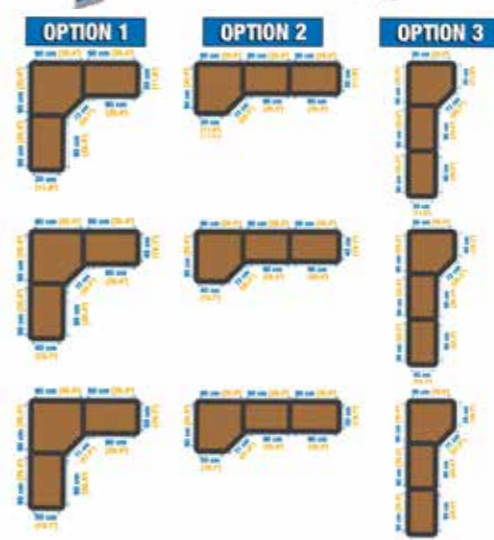

**1750 kg
(3850 lb)
Total**

+ ACCESSIBILITY

+ OPTIMIZATION 11%

MADERCLICK CORNER 5 + 1 MADER 5

MODEL	H x W x D mm (inch)	Load Capacity kg (lb)	BLUE ORAN.-WOOD	ANTHRA.-WOOD	€/Unit	ZINC-WOOD	€/Unit	Kg/Unit (lb/Unit)	Palet AMERICANO Unit Trailer Container 20' y 40'
PACK MADERCLICK CORNER 5/300 +1 MADER 5/300	1800x1800x300 (70.9"x70.9"x11.8")	200 kg (440 lb)	8425437135279	8425437135286	276,14 €	8425437135293	270,45 €	71,08 (156.7)	6 165 55 125
PACK MADERCLICK CORNER 5/400 +1 MADER 5/400	1800x1800x400 (70.9"x70.9"x15.8")	200 kg (440 lb)	8425437135309	8425437135316	278,42 €	8425437135323	272,47 €	75,14 (165.7)	5 165 55 125
PACK MADERCLICK CORNER 5/500 +1 MADER 5/500	1800x1800x500 (70.9"x70.9"x19.7")	200 kg (440 lb)	8425437135330	8425437135347	286,39 €	8425437135354	274,57 €	79,20 (174.6)	4 132 44 100

**2500 kg
(5500 lb)
Total**

+ ACCESSIBILITY

+ OPTIMIZATION 11%

MADERCLICK CORNER 5 + 2 MADER 5

MODEL	H x W x D mm (inch)	Load Capacity kg (lb)	BLUE ORAN.-WOOD	ANTHRA.-WOOD	€/Unit	ZINC-WOOD	€/Unit	Kg/Unit (lb/Unit)	Palet AMERICANO Unit Trailer Container 20' y 40'
PACK MADERCLICK CORNER 5/300 +2 MADER 5/300	1800x1800x300 (70.9"x70.9"x11.8")	200 kg (440 lb)	8425437135361	8425437135378	359,65 €	8425437135385	351,05 €	93,74 (206.7)	6 165 55 125
PACK MADERCLICK CORNER 5/400 +2 MADER 5/400	1800x1800x400 (70.9"x70.9"x15.8")	200 kg (440 lb)	8425437135392	8425437135408	363,47 €	8425437135415	354,45 €	100,20 (220.9)	4 132 44 100
PACK MADERCLICK CORNER 5/500 +2 MADER 5/500	1800x1800x500 (70.9"x70.9"x19.7")	200 kg (440 lb)	8425437135422	8425437135439	367,37 €	8425437135446	357,91 €	109,65 (241.7)	3 99 33 75