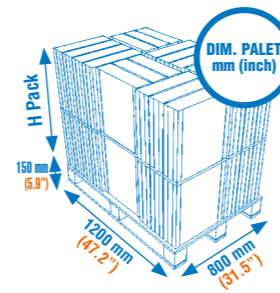

p.138

BLUE Ral 5015 Grey Ral 7046 Whi. Ral 9003

POSIBILIDAD DE OTRAS COMBINACIONES DE COLORES • OTHER COLORS AVAILABLE • AUCH IN ANDEREN FARBKOMBINATIONEN ERHÄLTICH • PLUSIEURS POSSIBILITÉS DE COMBINAISONS DE COULEURS