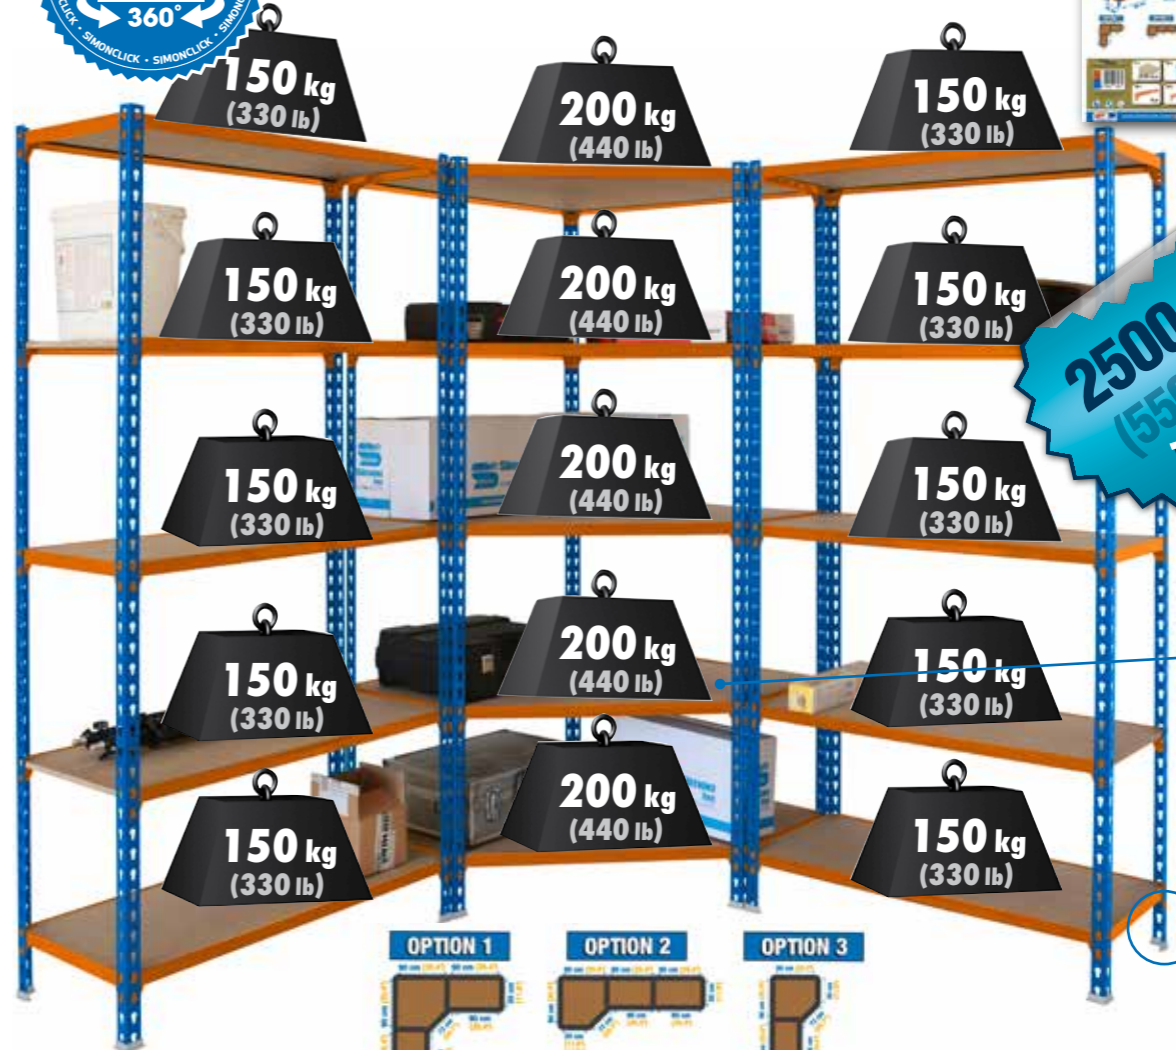

**1750 kg  
(3850 lb)  
Total**

**+ ACCESSIBILITY**

**+ OPTIMIZATION 11%**

**MADERCLICK CORNER 5 + 1 MADER 5**

MODEL	H x W x D mm (inch)	Load Capacity kg (lb)	BLUE ORAN.-WOOD	ANTHRA.-WOOD	€/Unit	ZINC-WOOD	€/Unit	Kg/Unit (lb/Unit)	Palet AMERICANO Unit Trailer Container 20' y 40'
PACK MADERCLICK CORNER 5/300 +1 MADER 5/300	1800x1800x300 (70.9"x70.9"x11.8")	200 kg (440 lb)	8425437135279	8425437135286	276,14 €	8425437135293	270,45 €	71,08 (156.7)	6 165 55 125
PACK MADERCLICK CORNER 5/400 +1 MADER 5/400	1800x1800x400 (70.9"x70.9"x15.8")	200 kg (440 lb)	8425437135309	8425437135316	278,42 €	8425437135323	272,47 €	75,14 (165.7)	5 165 55 125
PACK MADERCLICK CORNER 5/500 +1 MADER 5/500	1800x1800x500 (70.9"x70.9"x19.7")	200 kg (440 lb)	8425437135330	8425437135347	286,39 €	8425437135354	274,57 €	79,20 (174.6)	4 132 44 100