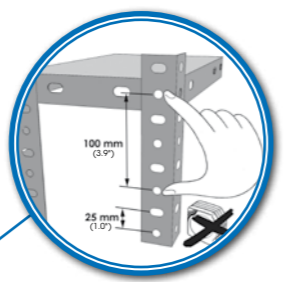

Composition KIT ADVANTAGE 3 estantes/shelves	Model	Dim. mm (inch) H x W x D	Load Capacity kg (lb)	Color	EAN Code	€/Unit	Packing mm (inch) H x W x D
8 x 900 mm (35.4") 40 x 5 x 800 x 300/400/500 mm (31.5" x 11.8"/15.8"/19.7") 4 x	ADVANTAGE MINI 5/300	1800x800x300 (70.9"x31.5"x11.8")	75kg (165lb)	○	8425437064678	69,63 €	Kg (lb) / Unit 11,98 (26.4) 900x300x105 (35.4"x11.8"x4.2") Units/ EU Palet 25 Units/ MiniPromobox 14
				●	8425437064654	69,63 €	Units/ MiniPromobox 14
8 x 900 mm (35.4") 40 x 5 x 800 x 300/400/500 mm (31.5" x 11.8"/15.8"/19.7") 4 x	ADVANTAGE MINI 5/400	1800x800x400 (70.9"x31.5"x15.8")	75kg (165lb)	○	8435104993606	80,02 €	Kg (lb) / Unit 13,83 (30.5) 900x400x105 (35.4"x15.8"x4.2") Units/ EU Palet 19 Units/ MiniPromobox 11
				●	8435104993613	80,02 €	Units/ MiniPromobox 11
8 x 900 mm (35.4") 40 x 5 x 900 x 300/400/500 mm (35.4" x 11.8"/15.8"/19.7") 4 x	ADVANTAGE 5/300	1800x900x300 (70.9"x35.4"x11.8")	75kg (165lb)	○	8425437998072	74,12 €	Kg (lb) / Unit 12,78 (28.2) 900x300x105 (35.4"x11.8"x4.2") Units/ EU Palet 25 Units/ MiniPromobox 14
				●	8425437010262	74,12 €	Units/ MiniPromobox 14
8 x 1000 mm (39.4") 40 x 5 x 900 x 300/400/500 mm (35.4" x 11.8"/15.8"/19.7") 4 x	ADVANTAGE 5/400	1800x900x400 (70.9"x35.4"x15.8")	75kg (165lb)	○	8425437046131	85,68 €	Kg (lb) / Unit 14,84 (32.7) 900x400x105 (35.4"x15.8"x4.2") Units/ EU Palet 19 Units/ MiniPromobox 11
				●	8425437046148	85,68 €	Units/ MiniPromobox 11
8 x 1000 mm (39.4") 40 x 5 x 1000 x 300/400/500 mm (39.4" x 11.8"/15.8"/19.7") 4 x	ADVANTAGE PLUS 5/300	2000x1000x300 (78.7"x39.4"x11.8")	75kg (165lb)	○	8425437060496	79,42 €	Kg (lb) / Unit 13,58 (29.9) 1000x300x105 (39.4"x11.8"x4.2") Units/ EU Palet 25 Units/ MiniPromobox 14
				●	8425437060977	79,42 €	Units/ MiniPromobox 14
8 x 1000 mm (39.4") 40 x 5 x 1000 x 300/400/500 mm (39.4" x 11.8"/15.8"/19.7") 4 x	ADVANTAGE PLUS 5/400	2000x1000x400 (78.7"x39.4"x15.8")	75kg (165lb)	○	8425437060762	91,34 €	Kg (lb) / Unit 15,85 (34.9) 1000x400x105 (39.4"x15.8"x4.2") Units/ EU Palet 19 Units/ MiniPromobox 11
				●	8425437060991	91,34 €	Units/ MiniPromobox 11
8 x 1000 mm (39.4") 40 x 5 x 1100 x 300/400/500 mm (43.3" x 11.8"/15.8"/19.7") 4 x	ADVANTAGE SUPERPLUS 5/300	2000x1100x300 (78.7"x43.3"x11.8")	75kg (165lb)	○	8425437091148	83,35 €	Kg (lb) / Unit 14,38 (31.7) 1100x300x105 (43.3"x11.8"x4.2") Units/ EU Palet 25 Units/ MiniPromobox 14
				●	8425437091155	83,35 €	Units/ MiniPromobox 14
8 x 1000 mm (39.4") 40 x 5 x 1100 x 300/400/500 mm (43.3" x 11.8"/15.8"/19.7") 4 x	ADVANTAGE SUPERPLUS 5/400	2000x1100x400 (78.7"x43.3"x15.8")	75kg (165lb)	○	8425437091162	81,74 €	Kg (lb) / Unit 16,86 (37.2) 1100x400x105 (43.3"x15.8"x4.2") Units/ EU Palet 19 Units/ MiniPromobox 11
				●	8425437091179	97,01 €	Units/ MiniPromobox 11
8 x 1000 mm (39.4") 40 x 5 x 1100 x 300/400/500 mm (43.3" x 11.8"/15.8"/19.7") 4 x	ADVANTAGE SUPERPLUS 5/400	2000x1100x400 (78.7"x43.3"x15.8")	75kg (165lb)	○	8425437091186	97,01 €	Kg (lb) / Unit 16,86 (37.2) 1100x400x105 (43.3"x15.8"x4.2") Units/ EU Palet 19 Units/ MiniPromobox 11
				●	8425437091193	92,44 €	Units/ MiniPromobox 11